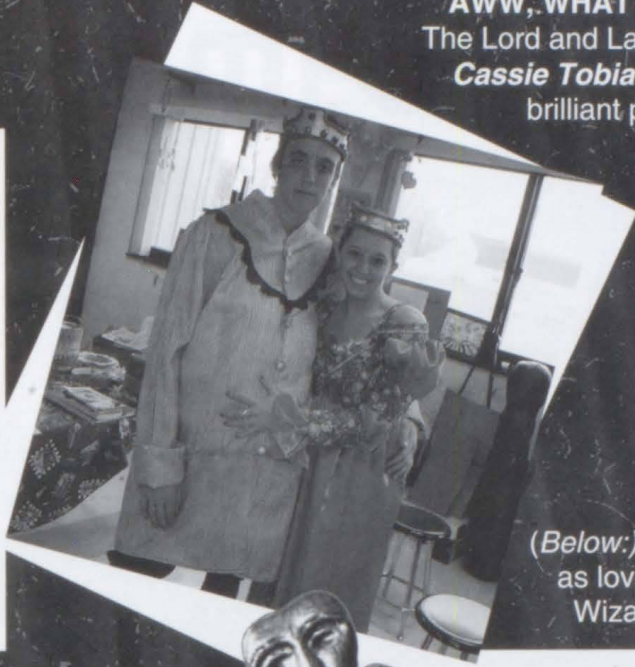

MAKE UP!!!

Mrs. Gearhart adds the final touch-ups to *Krystal Lacker*

AWW, WHAT A CUTE COUPLE
The Lord and Lady, *Josh Shaw* and *Cassie Tobias*, prepare for their brilliant performance.

EEEEKKK!!!

(Below:) *Liz Brookhouse*, looking as lovely as ever as *Hilda*, the Wizard's beauty consultant.

NOTHIN' BUT AWESOME
Josh Shaw flaunts his talents before the big show.

LISTEN TO ME!
Ethan Burgess, Krystal Lacker, Josh Shaw, Cassie Tobias, and Daniel Payne